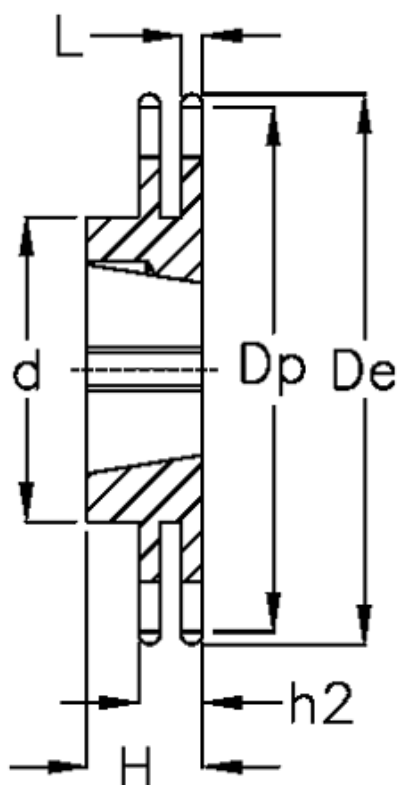

Data Sheet

Article number: 616032005038

Description: Taperbored sprocket 08 B-2 Z=38 duplex
for bushing 2012

Measures

C	= 1.3	h2	= 21
d	= 100	Material	= Stål
De	= 158.6	Number of teeth	= 38
Dp	= 153.8		
For bush	= 2012		
For chain size	= 1/2" x 5/16"		
For chain type	= 08 B-2		
H	= 32		